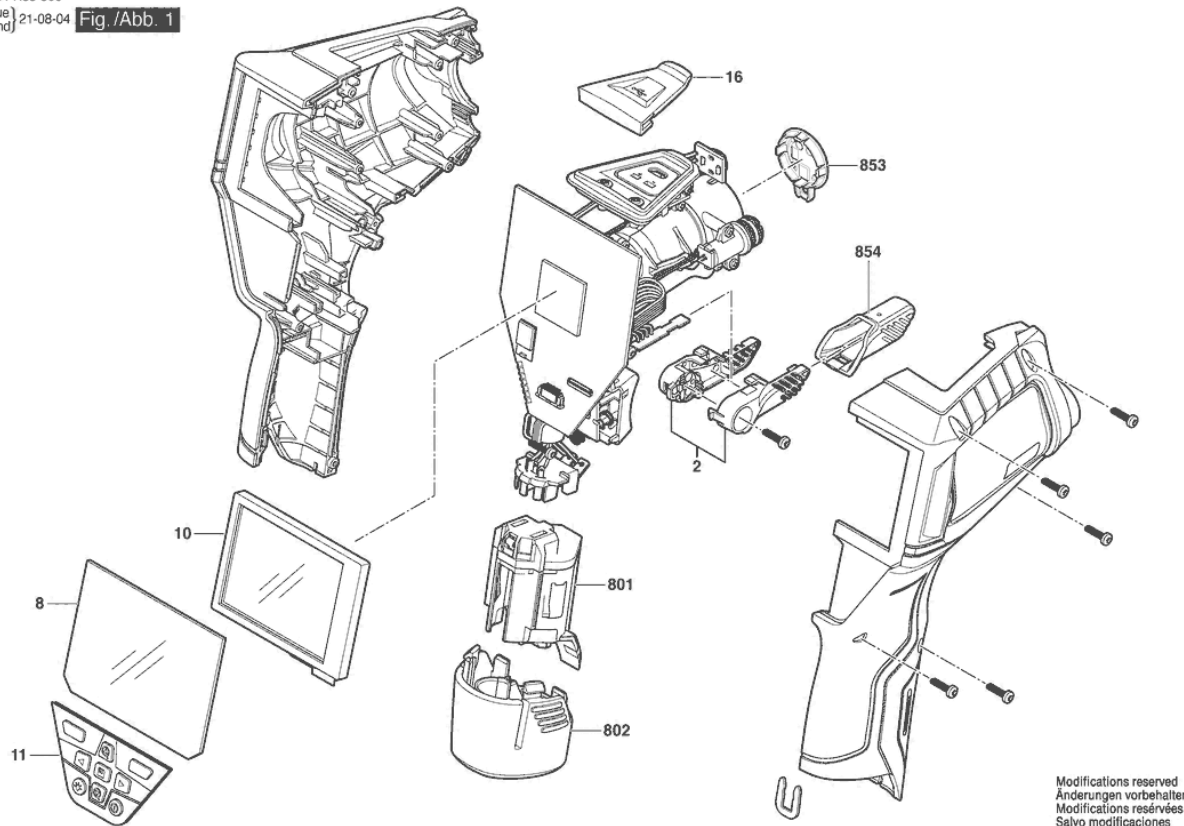

Spare parts list

Item	Part Number	Description	Illustration	Price	Quantity	Price Group
2	2 609 101 465	Housing	1		1	11
8	2 609 101 452	Protective Glass	1		1	17
10	2 609 125 204	Display	1		1	36
11	2 609 199 798	Keyboard	1		1	26
16	2 609 170 248	Cover	1		1	11
801	2 609 199 766	Battery Holder	1		1	20
802	2 609 199 769	Battery Cover	1		1	26
853	2 609 101 454	Cover	1		1	11
854	2 609 101 475	Cover	1		1	10

Illustration - Type - E

3 601 K83 300
Issue | 21-08-04
Stand | Fig./Abb. 1